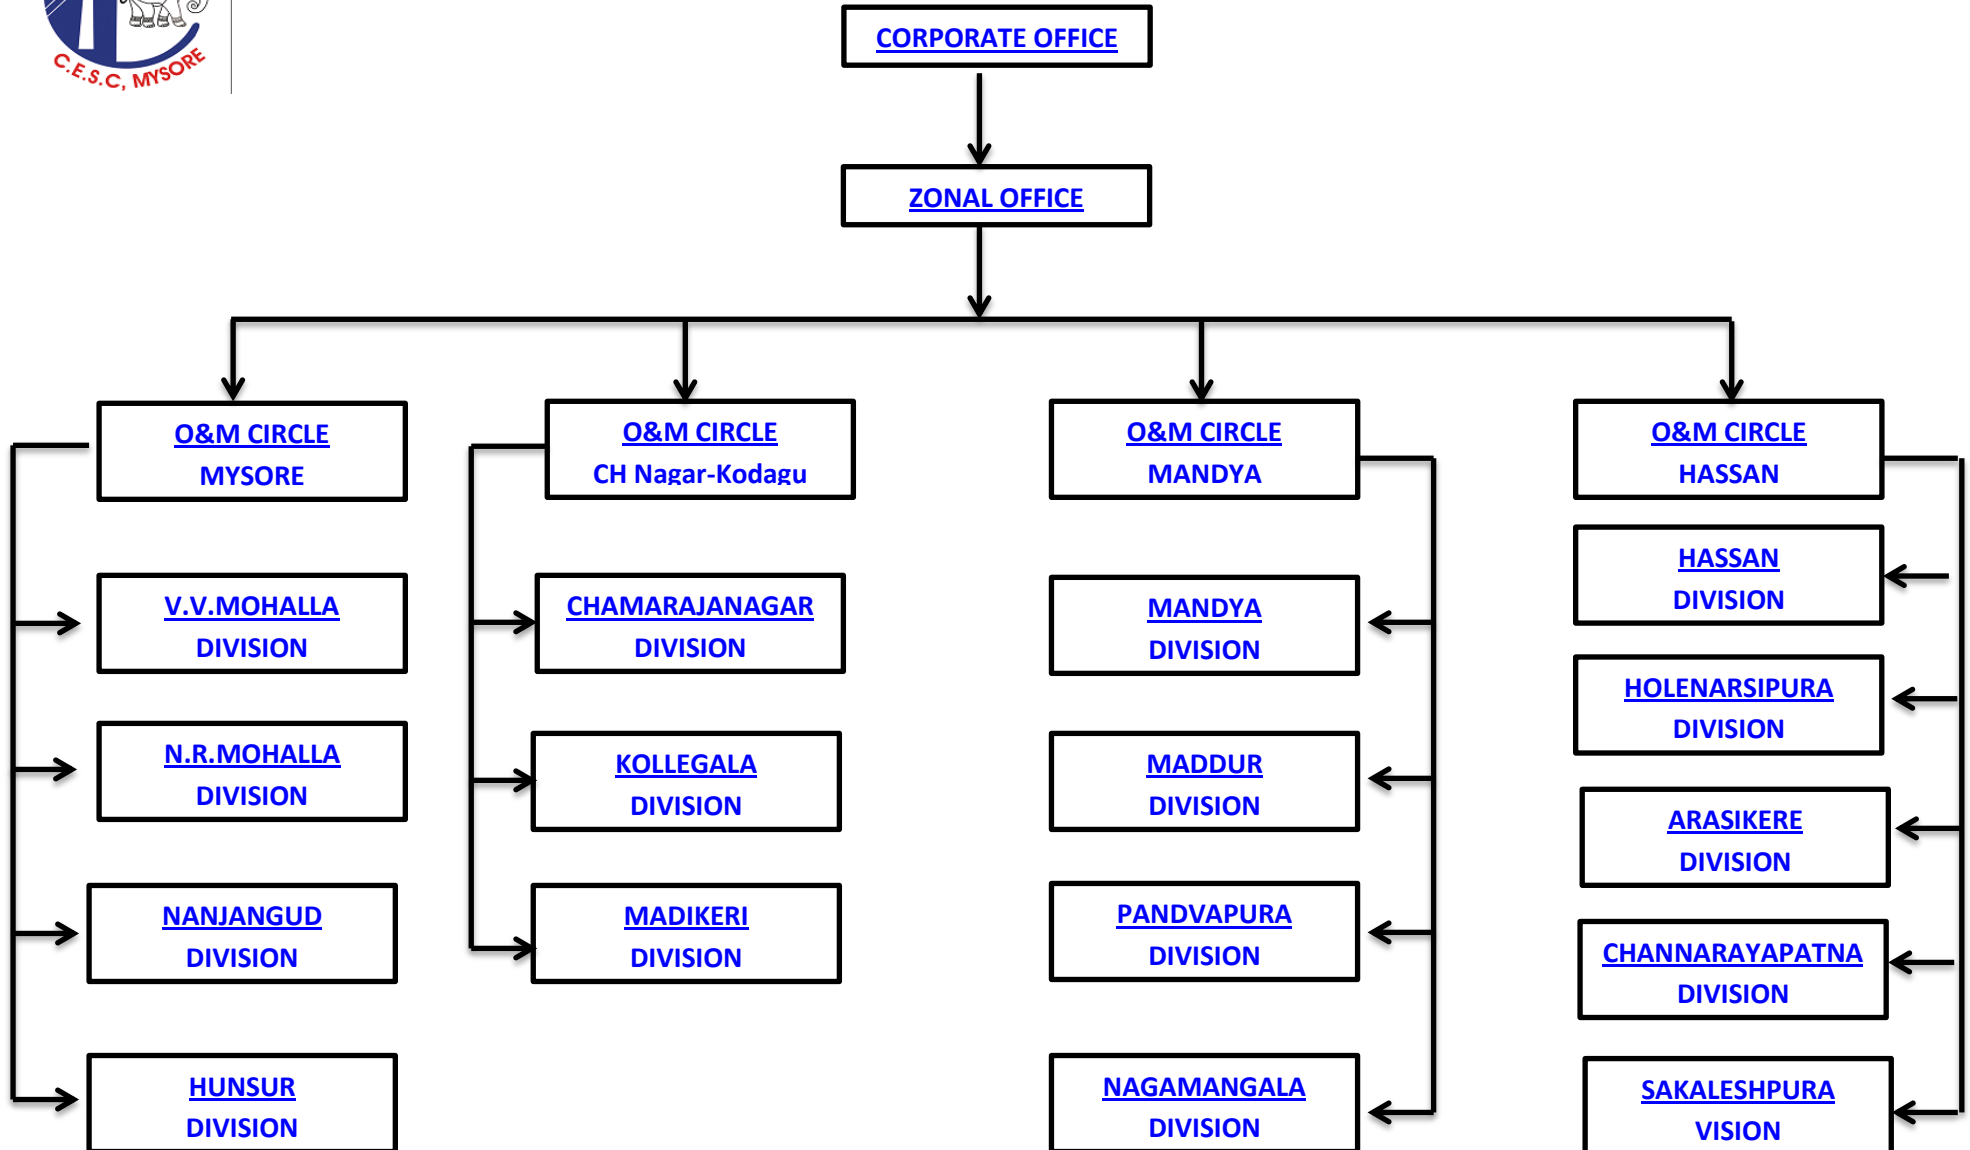

# CHAMUNDESHWARI ELECTRICITY SUPPLY CORPORATION LIMITED

## ORGANIZATION CHART